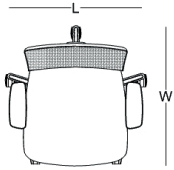

product features _____

product family _____

executive

operational

size chart _____

executive

W: 59
L: 66,5
H: 110

W: 59
L: 66,5
H: 110

ALUMINUM LEG

PLASTIC LEG

size chart

operational

W: 59
L: 66,5
H: 97

ALUMINUM LEG

W: 59
L: 66,5
H: 94

PLASTIC LEG