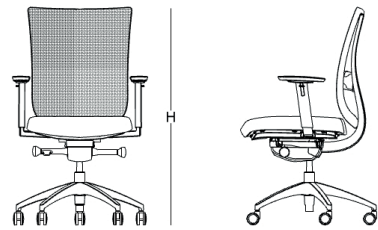

With our innovative design philosophy and high-quality production, MOVE allows you to make your offices more functional and aesthetically pleasing.”

With its innovative design, the Move office chair brings together dynamism, comfort and aesthetics in modern workspaces. The wide structure that embraces the back, the mesh back structure that is compatible with the human body and can flex in three directions allow the user to move their back naturally by adapting to body movements. Thanks to the Easy Synchron mechanism, the back can be locked in 5 positions, offering a fixed 23° angle, a 10° forward tilt and the ability to move the seat 6 cm forward and backward with the up-down movement of the buttons on the armrest, providing an ergonomic seating experience. The specially designed high-density seat cushion emphasizes comfort beyond standards, while the adjustable, soft-cushioned lumbar and neck support offer personalized comfort for employees during intensive and long working hours.

product features _____

product family _____

executive

operational

size chart _____

executive

W: 59
L: 66,5
H: 110

W: 59
L: 66,5
H: 110

ALUMINUM LEG

PLASTIC LEG

size chart

operational

W: 59
L: 66,5
H: 97

ALUMINUM LEG

W: 59
L: 66,5
H: 94

PLASTIC LEG