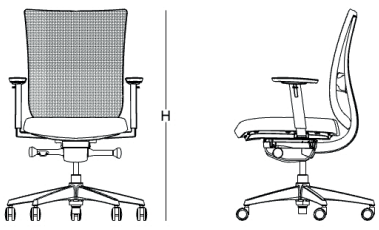

product features _____

product family _____

executive

operational

size chart _____

executive

W: 59
L: 66,5
H: 110

W: 59
L: 66,5
H: 110

ALUMINUM LEG

PLASTIC LEG

size chart

operational

W: 59
L: 66,5
H: 97

ALUMINUM LEG

W: 59
L: 66,5
H: 94

PLASTIC LEG