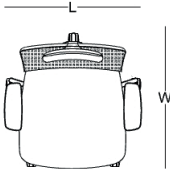

product features _____

product family _____

executive

operational

size chart _____

executive

W: 59
L: 66,5
H: 110

W: 59
L: 66,5
H: 110

ALUMINUM LEG

PLASTIC LEG

size chart

operational

W: 59
L: 66,5
H: 97

ALUMINUM LEG

W: 59
L: 66,5
H: 94

PLASTIC LEG