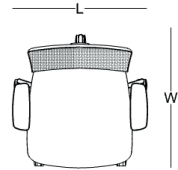

product features _____

product family _____

executive

operational

size chart _____

executive

W: 59
L: 66,5
H: 110

W: 59
L: 66,5
H: 110

ALUMINUM LEG

PLASTIC LEG

size chart

operational

W: 59
L: 66,5
H: 97

ALUMINUM LEG

W: 59
L: 66,5
H: 94

PLASTIC LEG