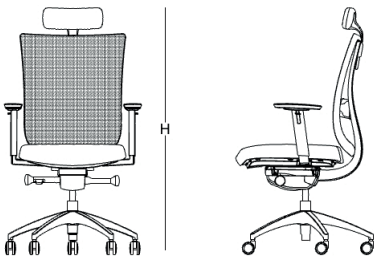

With our innovative design philosophy and high-quality production, MOVE allows you to make your offices more functional and aesthetically pleasing.”

With its innovative design, the Move office chair brings together dynamism, comfort and aesthetics in modern workspaces. The wide structure that embraces the back, the mesh back structure that is compatible with the human body and can flex in three directions allow the user to move their back naturally by adapting to body movements. Thanks to the Easy Synchron mechanism, the back can be locked in 5 positions, offering a fixed 23° angle, a 10° forward tilt and the ability to move the seat 6 cm forward and backward with the up-down movement of the buttons on the armrest, providing an ergonomic seating experience. The specially designed high-density seat cushion emphasizes comfort beyond standards, while the adjustable, soft-cushioned lumbar and neck support offer personalized comfort for employees during intensive and long working hours.

product features _____

product family _____

executive

operational

size chart _____

executive

W: 59
L: 66,5
H: 110

W: 59
L: 66,5
H: 110

ALUMINUM LEG

PLASTIC LEG

size chart

operational

W: 59
L: 66,5
H: 97

ALUMINUM LEG

W: 59
L: 66,5
H: 94

PLASTIC LEG