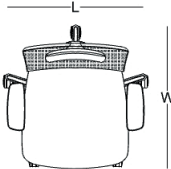

product features _____

product family _____

executive

operational

size chart _____

executive

W: 59
L: 66,5
H: 110

W: 59
L: 66,5
H: 110

ALUMINUM LEG

PLASTIC LEG

size chart

operational

W: 59
L: 66,5
H: 97

ALUMINUM LEG

W: 59
L: 66,5
H: 94

PLASTIC LEG