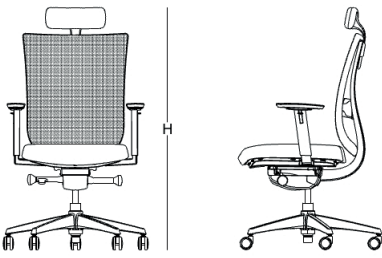

With our innovative design philosophy and high-quality production, MOVE allows you to make your offices more functional and aesthetically pleasing.”

With its innovative design, the Move office chair brings together dynamism, comfort and aesthetics in modern workspaces. The wide structure that embraces the back, the mesh back structure that is compatible with the human body and can flex in three directions allow the user to move their back naturally by adapting to body movements. Thanks to the Easy Synchron mechanism, the back can be locked in 5 positions, offering a fixed 23° angle, a 10° forward tilt and the ability to move the seat 6 cm forward and backward with the up-down movement of the buttons on the armrest, providing an ergonomic seating experience. The specially designed high-density seat cushion emphasizes comfort beyond standards, while the adjustable, soft-cushioned lumbar and neck support offer personalized comfort for employees during intensive and long working hours.

product features _____

product family _____

executive

operational

size chart _____

executive

W: 59
L: 66,5
H: 110

W: 59
L: 66,5
H: 110

ALUMINUM LEG

PLASTIC LEG

size chart

operational

W: 59
L: 66,5
H: 97

ALUMINUM LEG

W: 59
L: 66,5
H: 94

PLASTIC LEG